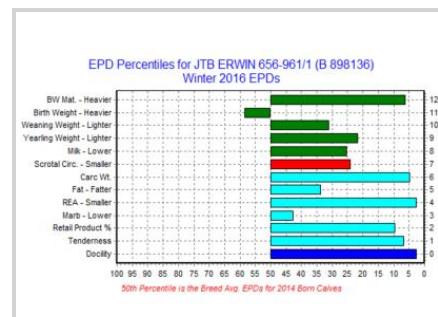

Tattoo: 961/1
Born: 2/4/2011
Birth Wt: 82 lbs
Weaning Wt: 612 lbs

From: Rebel Star Brahmans, TX; JT Brahmans, TX

Erwin

Erwin

Erwin EPDs